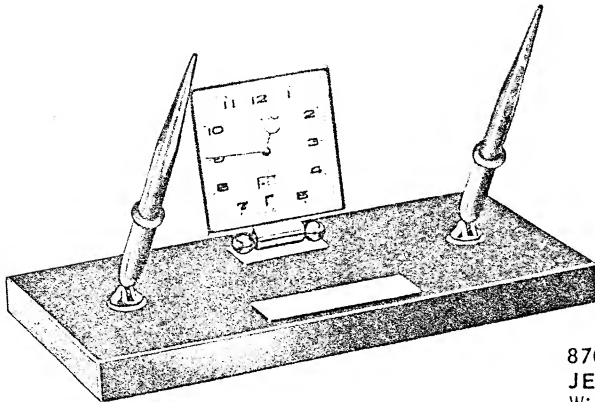

SHEAFFER'S NEW DESK SET LINE

5 x 10"

8701J

JET CRYSTAL

With (2) 121SKD White Dot Pens $87.50

With 5SKD Pen, pencil or ballpoint (any two) 72.50

(Includes No. 591-8 Day Perpetual Date & Day Clock)